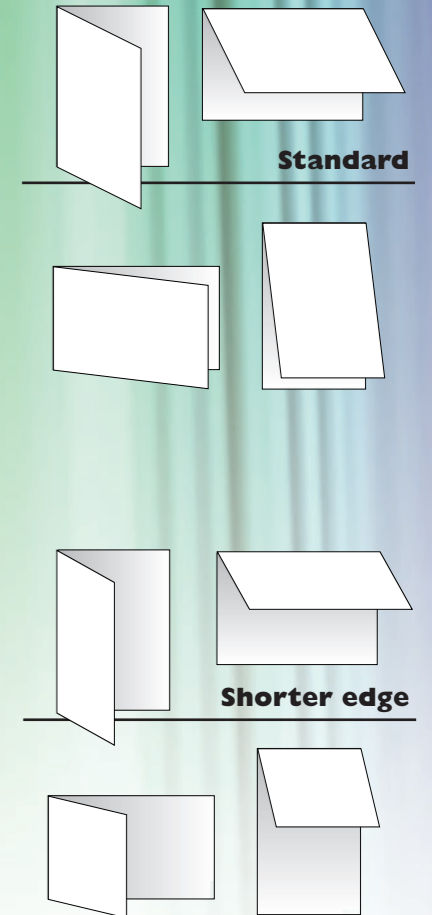

Business Cards

Size 85mm x 55mm / 400gsm uncoated card

Perfect For:

- ▣ Business Cards
- ▣ Appointment Cards
- ▣ Name Badges
- ▣ Place Name Cards
- ▣ ID Cards
- ▣ Loyalty Cards
- ▣ Tickets

Quantity	1 Sided	2 Sided B&W Reverse	2 Sided Colour Reverse
100	£14	£14	£14
150	£15	£16	£16
200	£17	£18	£19
250	£19	£20	£20
300	£21	£22	£23
350	£22	£24	£25
400	£25	£27	£27
450	£26	£28	£29
500	£28	£31	£32
600	£33	£36	£37
700	£38	£41	£42
750	£40	£43	£45
800	£42	£46	£48
900	£47	£51	£53
1000	£52	£56	£58
1250	£61	£67	£69
1500	£71	£78	£80
1750	£80	£87	£90
2000	£88	£96	£99
2500	£107	£116	£121
3000	£125	£136	£142
3500	£143	£155	£162
4000	£160	£174	£181
4500	£177	£191	£200
5000	£193	£208	£217

Folded 'Business' Cards

Max Size: 170mm x 55mm / 55mm x 170mm Flat Size
or: 85mm x 105mm / 105mm x 85mm Flat Size

Quantity	1 Sided	2 Sided B&W Reverse	2 Sided Colour Reverse
100	£21	£22	£23
150	£24	£26	£26
200	£28	£30	£31
250	£31	£34	£35
300	£34	£38	£39
350	£39	£43	£44
400	£44	£49	£51
450	£48	£54	£56
500	£52	£59	£60
600	£62	£69	£71
700	£70	£78	£81
750	£75	£83	£85
800	£79	£87	£90
900	£88	£97	£101
1000	£97	£108	£111
1250	£120	£132	£137
1500	£142	£156	£162
1750	£163	£179	£185
2000	£184	£201	£209
2500	£226	£247	£257
3000	£268	£292	£303
3500	£308	£335	£348
4000	£347	£376	£391
4500	£388	£420	£437
5000	£428	£464	£482